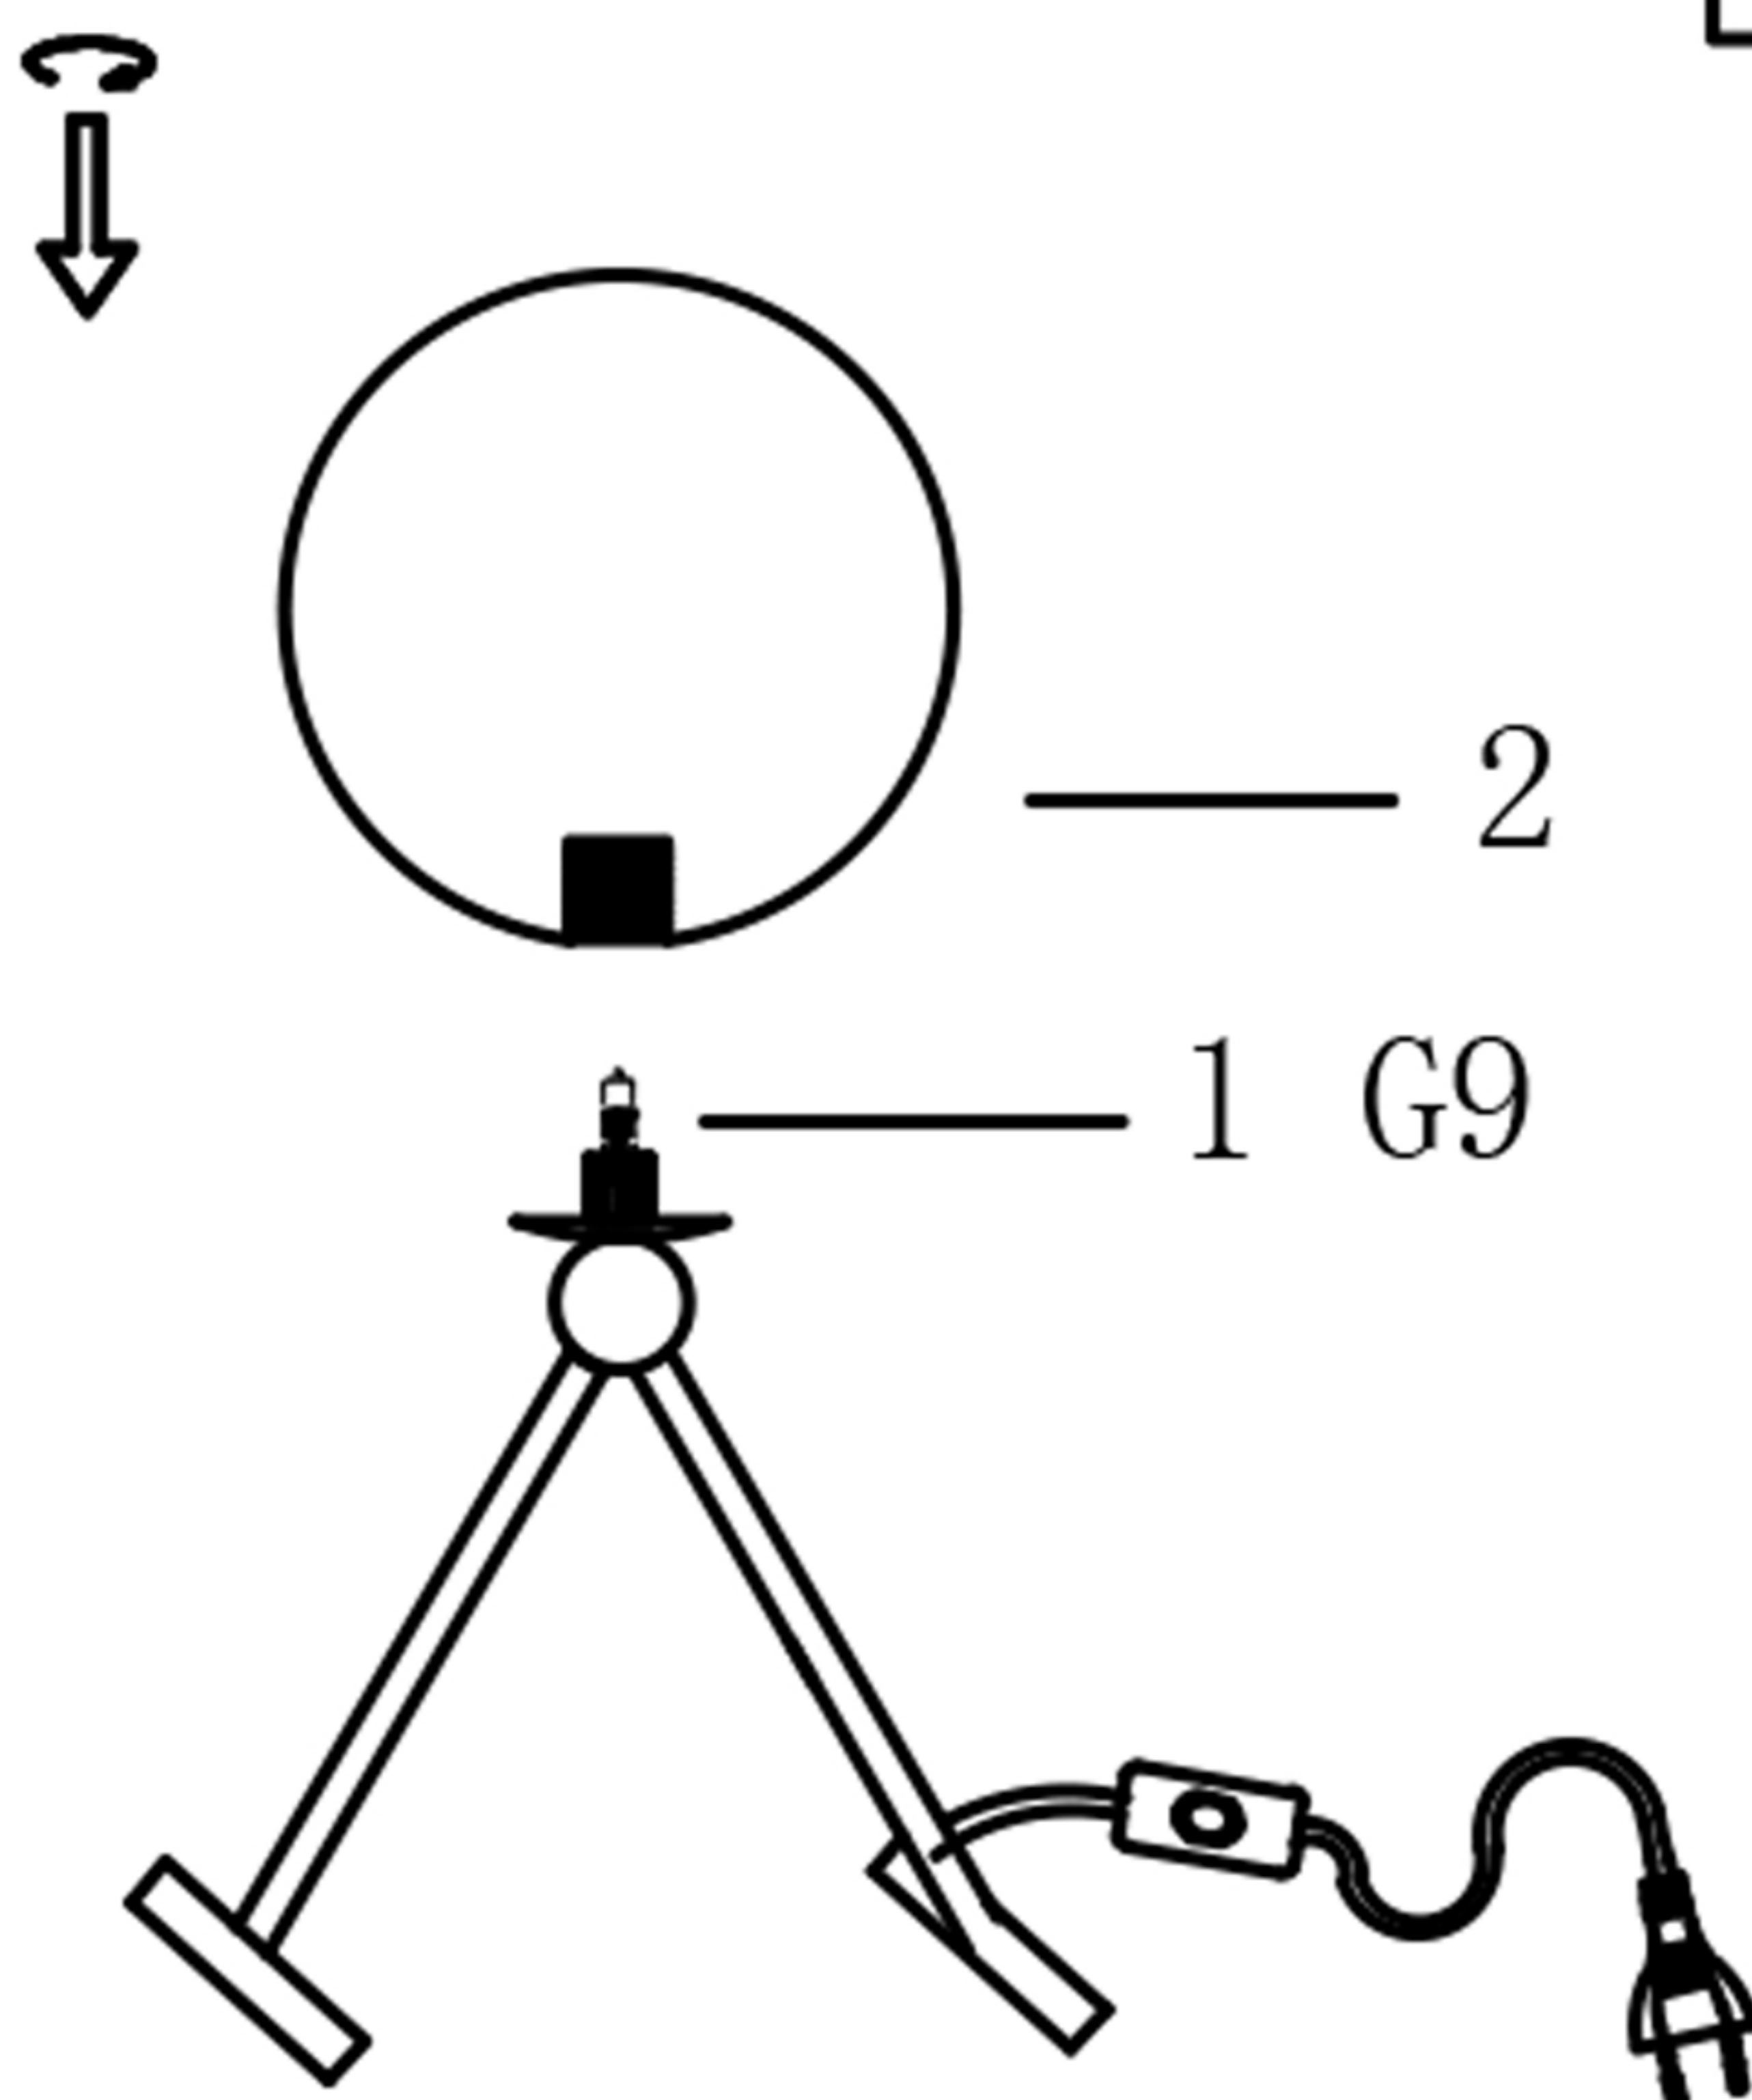

ENGLISH

Specification of installation

In order to ensure safety use, please notice the following items:

- Read and understand the whole Specification.
- Suitable for the use of 220~240V and 50~60Hz.
- Please wear gloves as installment and avoid rot on the surface of plating.
- Must be installed on the fixed places and be checked annually.
- Please turn off the lighting source by soft cloth as cleaning prohibited to use of rotten detergent.
- Please connect with the local sales service center when there are any abnormality.

FABRICIO LG1
CHROME/TRANSPARENTE

CEILING PAN SIZE:

FIXTURE SIZE: