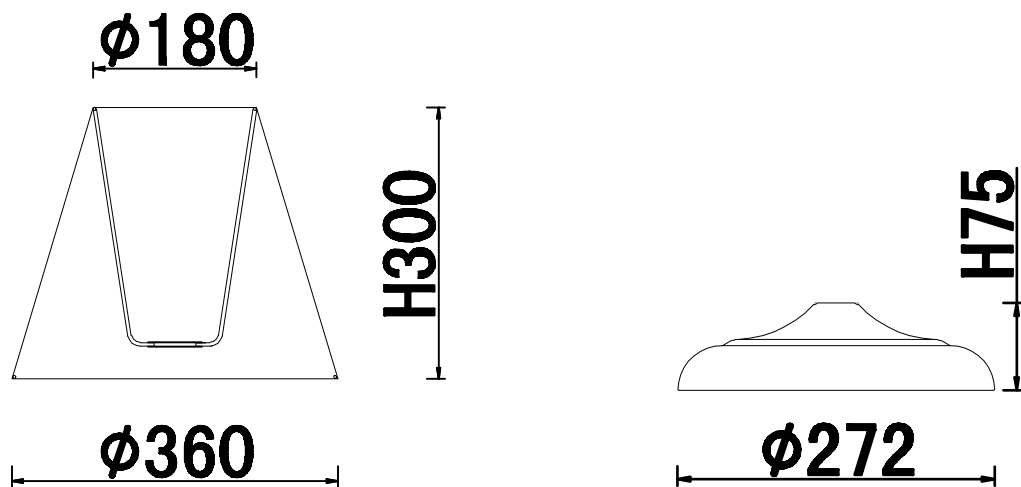

- 1 Base
- 2 Iron tube
- 3 Shade
- 4 E27 bulb

Product coding: CAMILA PT1 GOLD

BASE SIZE:

FIXTURE SIZE: