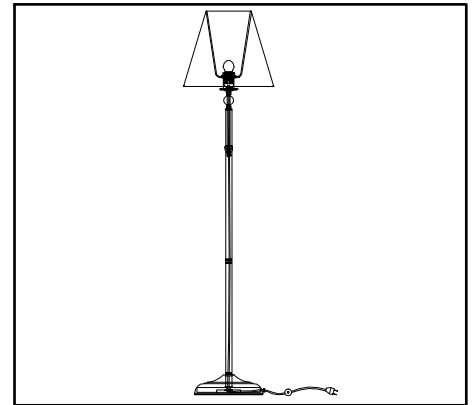

ENGLISH

Specification of installation

In order to ensure safety use, please notice the following items:

- Read and understand the whole Specification.
- Suitable for the use of 220~240V and 50~60Hz.
- Please wear gloves as installment and avoid rot on the surface of plating.
- Must be installed on the fixed places and be checked annually.
- Please turn off the lighting source by soft cloth as cleaning prohibited to use of rotted detergent.
- Please connect with the local sales service center when there are any abnormality.

- 1 Base
- 2 Iron tube
- 3 Shade
- 4 E27 bulb

Product coding: CAMILA PT1 GOLD

BASE SIZE:

FIXTURE SIZE: