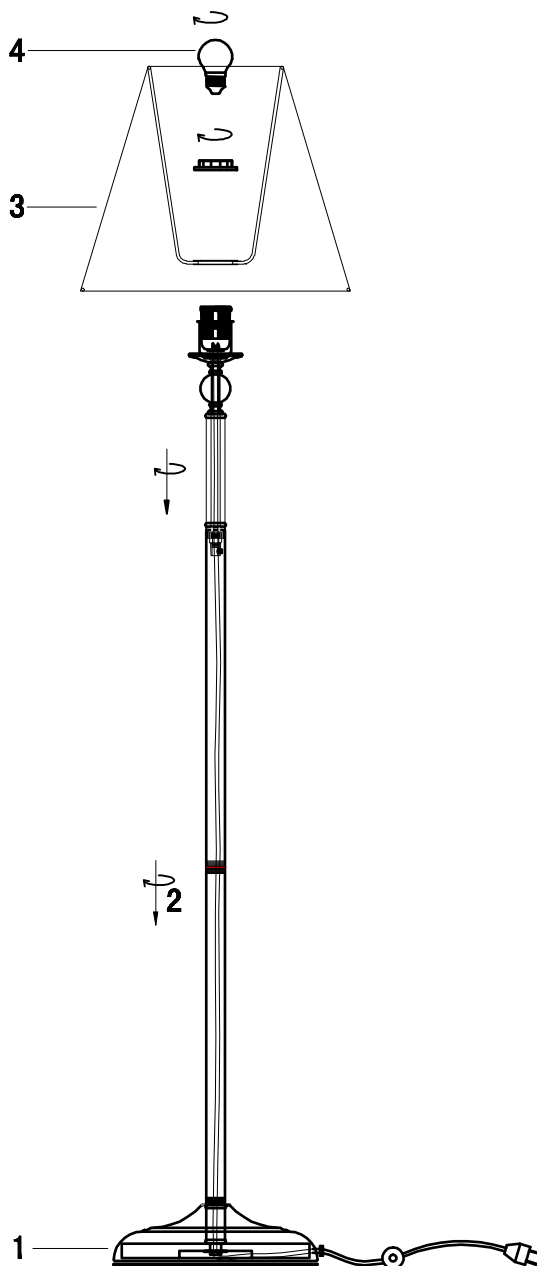

ENGLISH

Specification of installation

In order to ensure safety use, please notice the following items:

- Read and understand the whole Specification.
- Suitable for the use of 220~240V and 50~60Hz.
- Please wear gloves as installment and avoid rot on the surface of plating.
- Must be installed on the fixed places and be checked annually.
- Please turn off the lighting source by soft cloth as cleaning prohibited to use of rotted detergent.
- Please connect with the local sales service center when there are any abnormality.

- 1 Base
- 2 Iron tube
- 3 Shade
- 4 E27 bulb

Product coding: CAMILA PT1 GOLD

BASE SIZE:

FIXTURE SIZE: