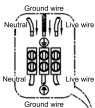

ENGLISH IP20

CEILING PAN SIZE:

Specification of installation

In order to ensure safety use, please notice the following items:

- Read and understand the whole Specification.
- Suitable for the use of 220-240V and 50-60Hz.
- Must be installed on the fixed places and be checked annually
- Please wear gloves as instalment and avoid rot on the surface of plating.
- **Please turn off** the lighting source by soft cloth as cleaning prohibited to use of rotted detergent.
- Please connect with the local sales service center when there are any abnormality.

FIXTURE SIZE:

Live wire - Brown
Neutral - Light Grey
Ground wire - Yellow

Product coding: FELIZ SP-PL3