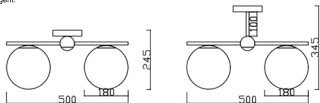

ENGLISH IP20

CEILING PAN SIZE:

Specification of installation

In order to ensure safety use, please notice the following items:

- Read and understand the whole Specification.
- Suitable for the use of 220-240V and 50-60Hz.
- Must be installed on the fixed places and be checked annually
- Please wear gloves as instalment and avoid rot on the surface of plating.
- **Please turn off** the lighting source by soft cloth as cleaning prohibited to use of rotted detergent.
- Please connect with the local sales service center when there are any abnormality.

FIXTURE SIZE:

Live wire - Brown
Neutral - Light Grey
Ground wire - Yellow

Product coding: FELIZ SP-PL3