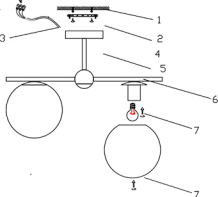

ENGLISH IP20

CEILING PAN SIZE:

Specification of installation

In order to ensure safety use, please notice the following items:

- Read and understand the whole Specification.
- Suitable for the use of 220-240V and 50-60Hz.
- Must be installed on the fixed places and be checked annually
- Please wear gloves as instalment and avoid rot on the surface of plating.
- **Please turn off** the lighting source by soft cloth as cleaning prohibited to use of rotted detergent.
- Please connect with the local sales service center when there are any abnormality.

FIXTURE SIZE:

Live wire - Brown
Neutral - Light Grey
Ground wire - Yellow

Product coding: FELIZ SP-PL3